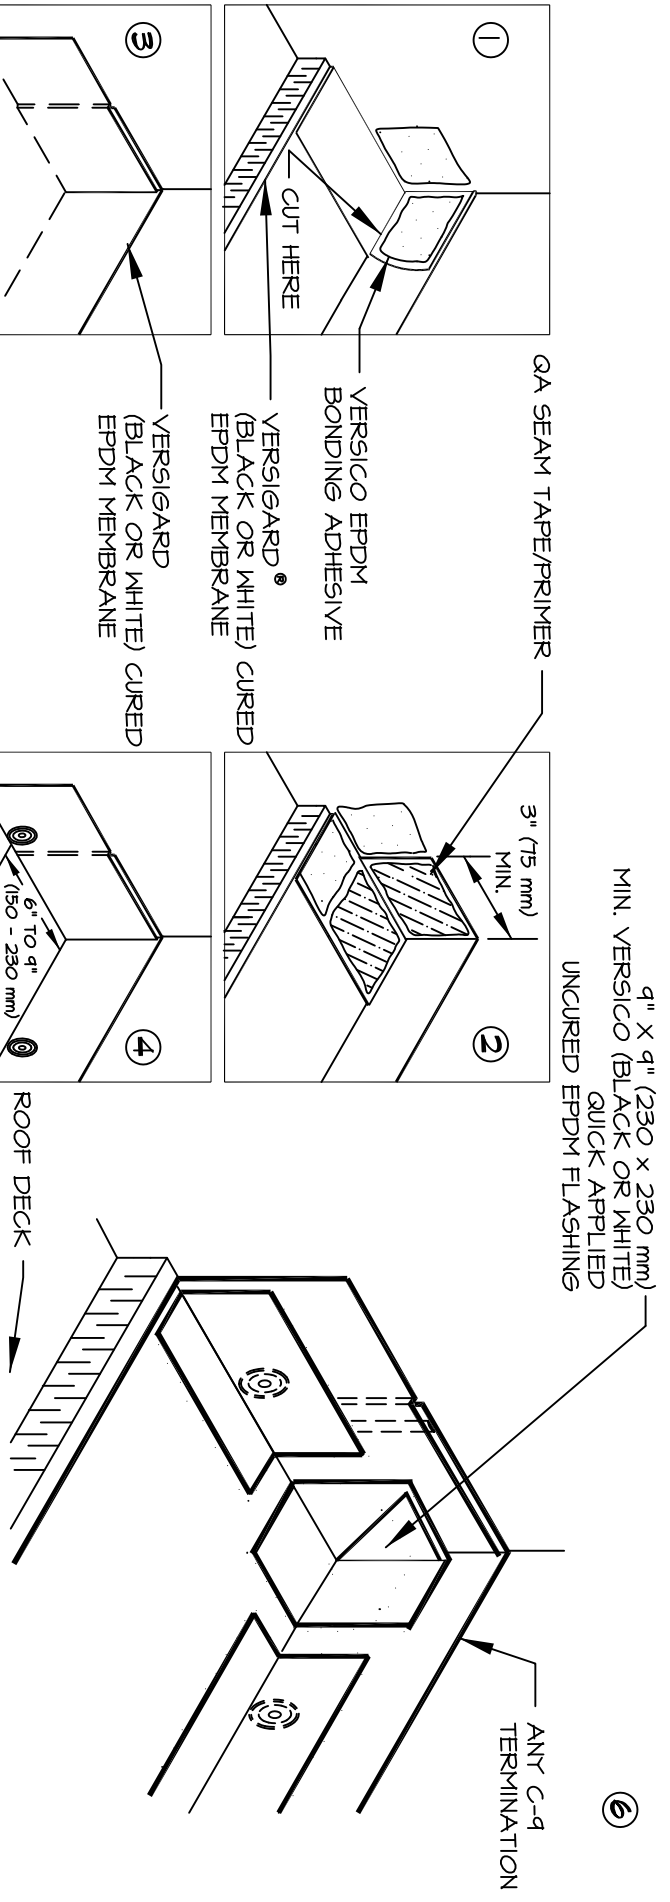

6

4" X 4" (230 X 230 mm)
 MIN. VERSICO (BLACK OR WHITE) QUICK APPLIED UNCURED EPDM FLASHING

1 GA SEAM TAPE/PRIMER

VERSICO EPDM BONDING ADHESIVE

VERSIGARD® (BLACK OR WHITE) CURED EPDM MEMBRANE

VERSIGARD (BLACK OR WHITE) CURED EPDM MEMBRANE

6" WIDE VERSICO (BLACK OR WHITE) CURED COVER STRIP

NOTES:

1. INSTALL SEAM FASTENING PLATES 6" TO 4" (150 - 230 mm) AWAY FROM CORNER.
2. FOR USE OF VERSICO (BLACK OR WHITE) QUICK APPLIED INSIDE CORNER FLASHING, REFER TO C-15.5.
3. QUICK APPLIED UNCURED EPDM FLASHING OR VERSICO (BLACK OR WHITE) INSIDE/OUTSIDE CORNERS MUST BE USED.