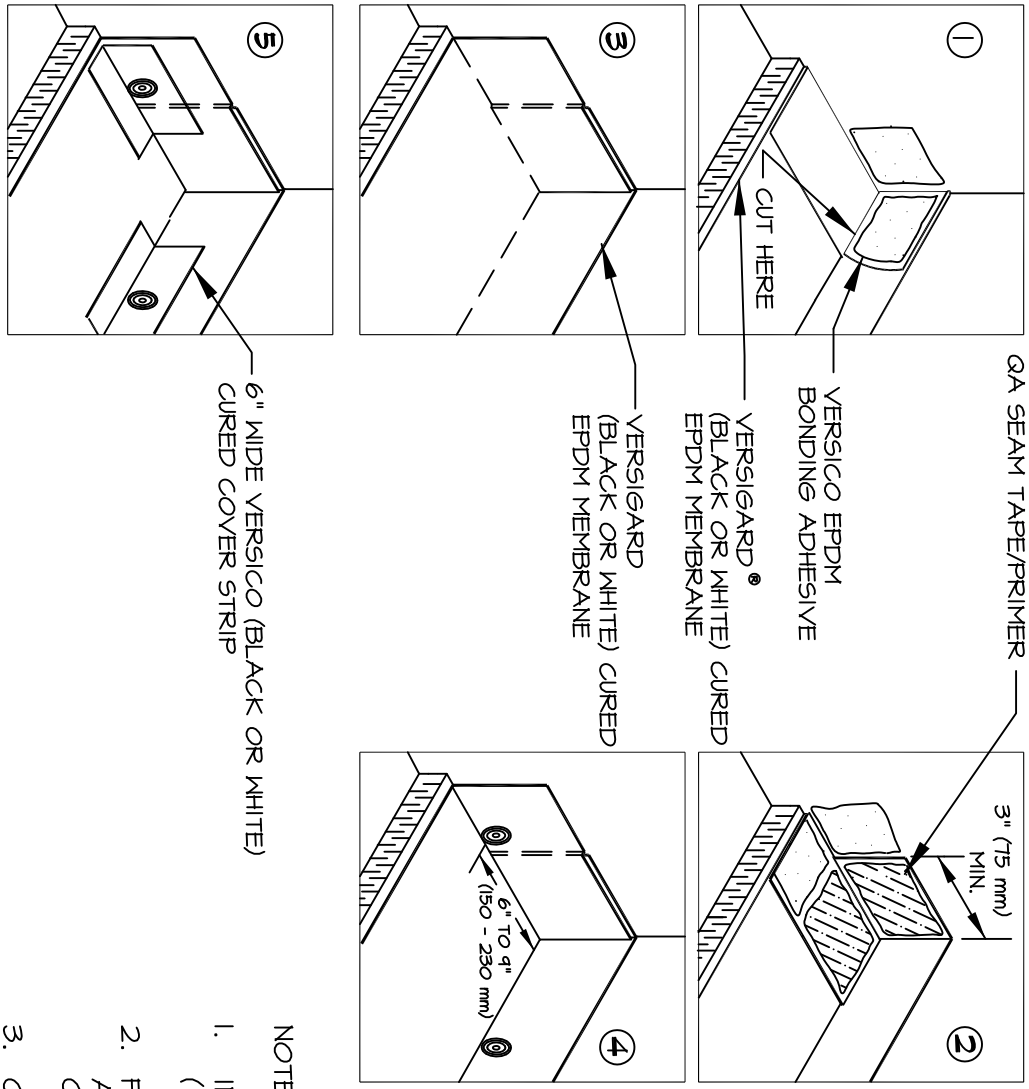

6

4" X 4" (230 X 230 mm)
 MIN. VERSICO (BLACK OR WHITE) QUICK APPLIED UNCURED EPDM FLASHING

1 GA SEAM TAPE/PRIMER

VERSICO EPDM BONDING ADHESIVE

VERSIGARD® (BLACK OR WHITE) CURED EPDM MEMBRANE

VERSIGARD (BLACK OR WHITE) CURED EPDM MEMBRANE

6" WIDE VERSICO (BLACK OR WHITE) CURED COVER STRIP

NOTES:

1. INSTALL SEAM FASTENING PLATES 6" TO 4" (150 - 230 mm) AWAY FROM CORNER.
2. FOR USE OF VERSICO (BLACK OR WHITE) QUICK APPLIED INSIDE CORNER FLASHING, REFER TO C-15.5.
3. QUICK APPLIED UNCURED EPDM FLASHING OR VERSICO (BLACK OR WHITE) INSIDE/OUTSIDE CORNERS MUST BE USED.

C-15.2

INSIDE CORNER CONTINUOUS EPDM WALL FLASHING